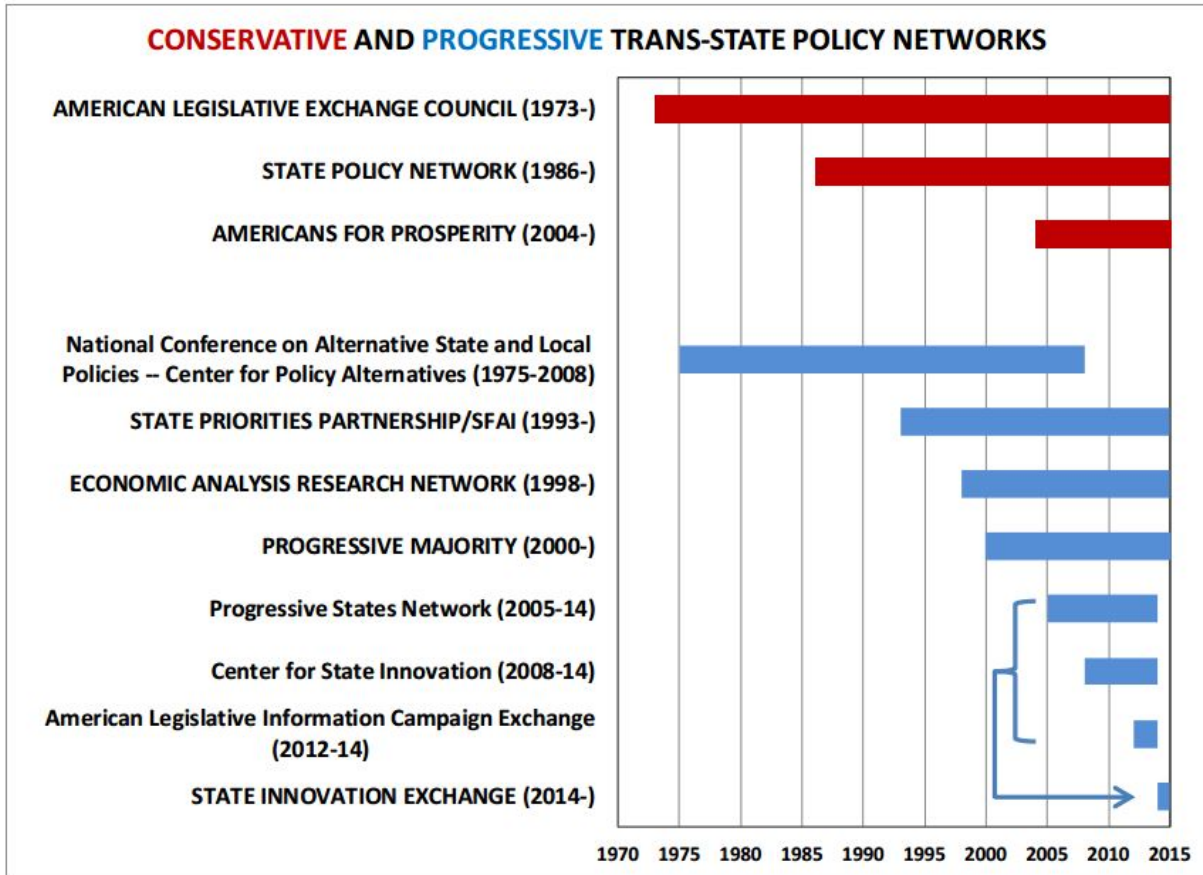

## Conservative and Progressive Trans-State Policy Networks

Alexander W. Hertel-Fernandez, Columbia University In The City of New York

Theda Skocpol, Harvard University

ALL CAPS = organizations still in existence.